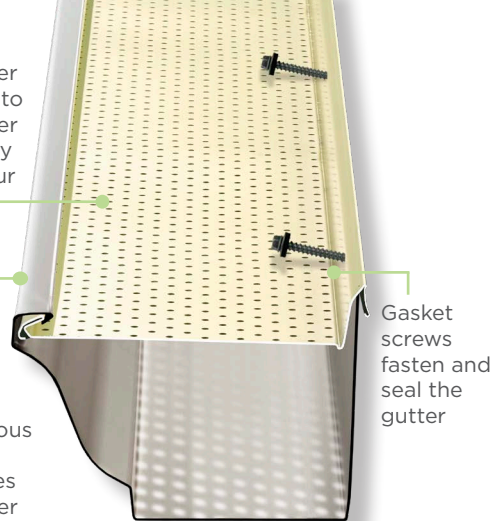

# Continuous Hanging System with Access Panel for New Gutters

The smarter, stronger continuous hanging system

Rainwater drains into the gutter and away from your home

Continuous design reinforces the gutter

## PEACE OF MIND THANKS TO LEAF RELIEF

The smarter, stronger hanging solution to keeping your gutters clear and protecting your home from water damage.

- Virtually eliminates maintenance
- Invisible from the ground
- Handles the heaviest rainfall
- Snow and pest resistant
- Keeps leaves and debris out of your gutters
- NEW Access Panel option

## WHAT IS THE LEAF RELIEF® CONTINUOUS HANGING SYSTEM?

	Traditional hangers leave gaps that allow gutters to dent, crush and distort.
	Adding hangers reduces damage, but then rainwater drains poorly.
	The Continuous Hanging System reinforces the gutter from front to back and end to end while the perforations along the surface allow water to drain properly.

### OLD INSTALLATION TECHNIQUES: SPIKES OR HANGERS

Traditional gutter hangers leave weak spots and gaps between each spike or hanger. You end up with flimsy gutters prone to damage including warping, denting and water infiltration in the roof, fascia and foundation.