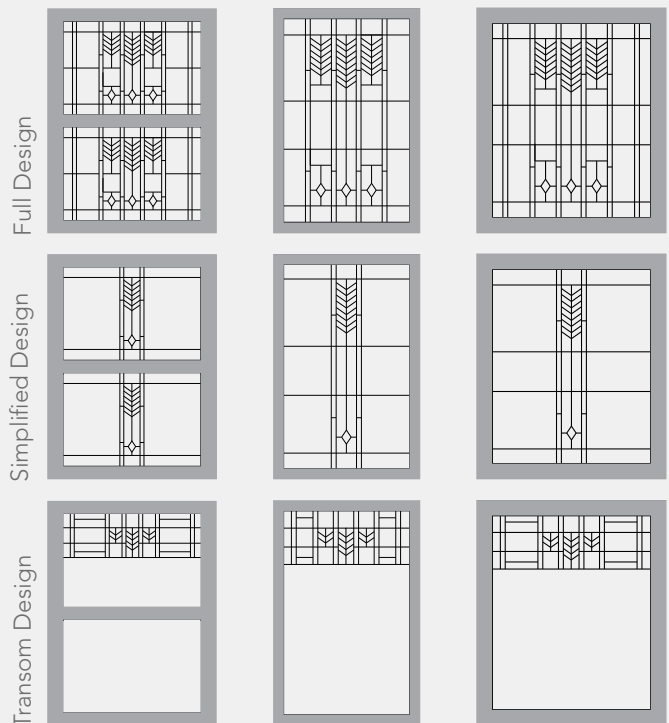

Shown: Cheyenne Glass

TACOMA

Tacoma features hammered and micro-granite design reminiscent of the Arts and Crafts period. Tacoma adds a southwestern inspired theme bringing heritage and legacy to your windows.

CAMING FINISH

Patina

PRIVACY RATING

1 2 3 4 5 **6** 7 8 9 10

less privacy

more privacy

PATTERN OPTIONS

SOMERSET

Somerset features small hammered, micro-granite and clear bevels in a simple yet elegant design that gives a fresh look to your windows.

CAMING FINISH

Zinc

PRIVACY RATING

less privacy

more privacy

PATTERN OPTIONS