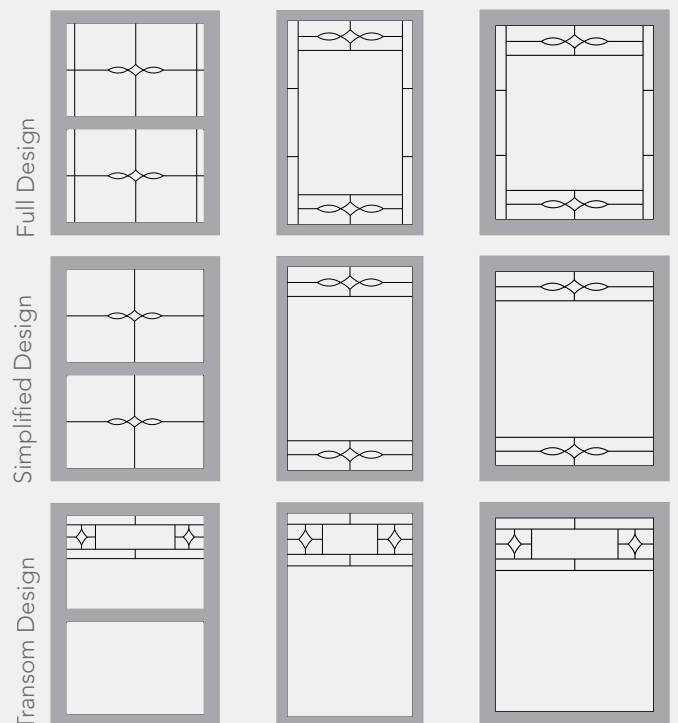

PATTERN OPTIONS