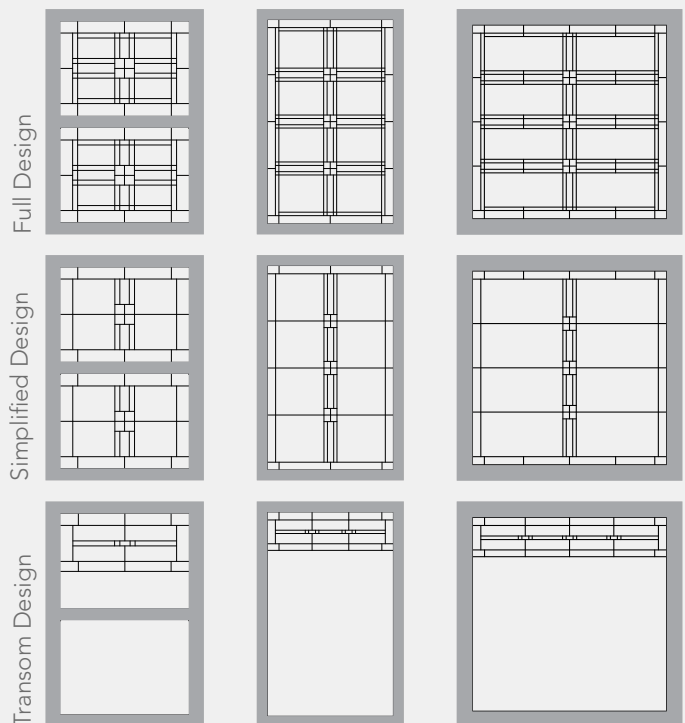

less privacy

more privacy

PATTERN OPTIONS

CARRINGTON

Carrington features small hammered, flat seedy and clear bevels in an attractive vintage design to accent your home's windows.

CAMING FINISH

Patina

PRIVACY RATING