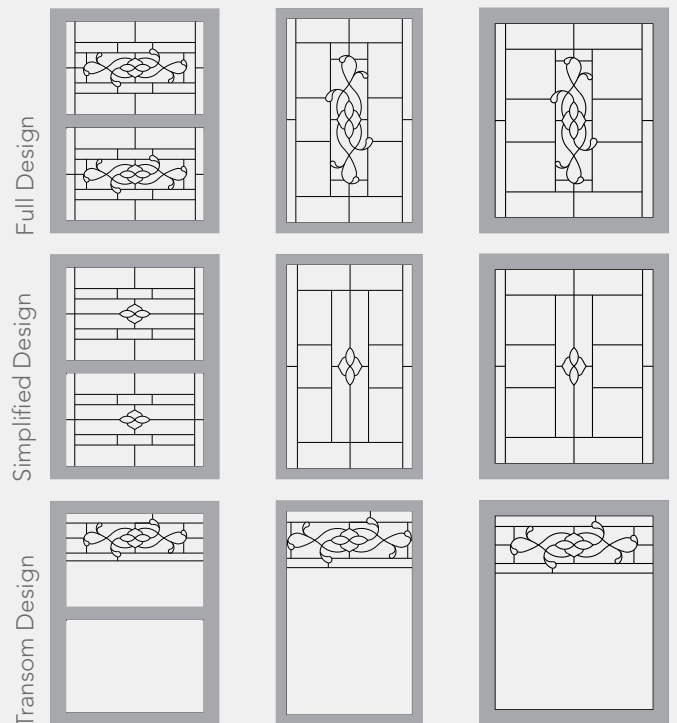

WINDOW DECORATIVE GLASS

DECORATIVE GLASS

CREATE A FOCAL POINT WITH WINDOWS

ENHANCE YOUR VIEW

Want to make your home stand out? Select one of the beautiful decorative glass options to create a dramatic focal point. Each piece of glass is unique, customized to fit any window shape and style. The decorative glass showcased in this brochure can be ordered in full, simplified and transom pattern options. Add some elegance to your design by choosing a coming color to complement your home.

PATTERN OPTIONS

ESSENCE

Essence features a bronze seedy glass combined with micro-granite that brings elegance to a whole new level.

CAMING FINISH

PRIVACY RATING

less privacy more privacy

PATTERN OPTIONS

CHEYENNE