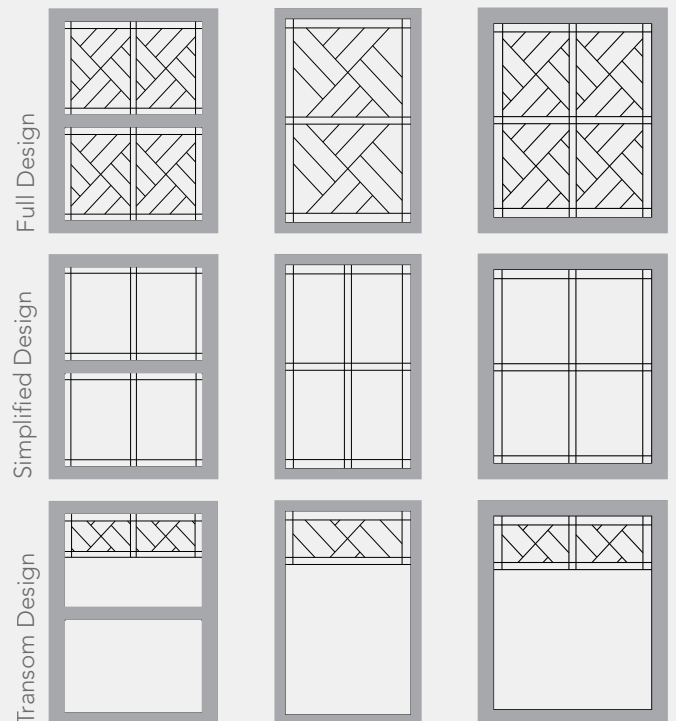

PATTERN OPTIONS