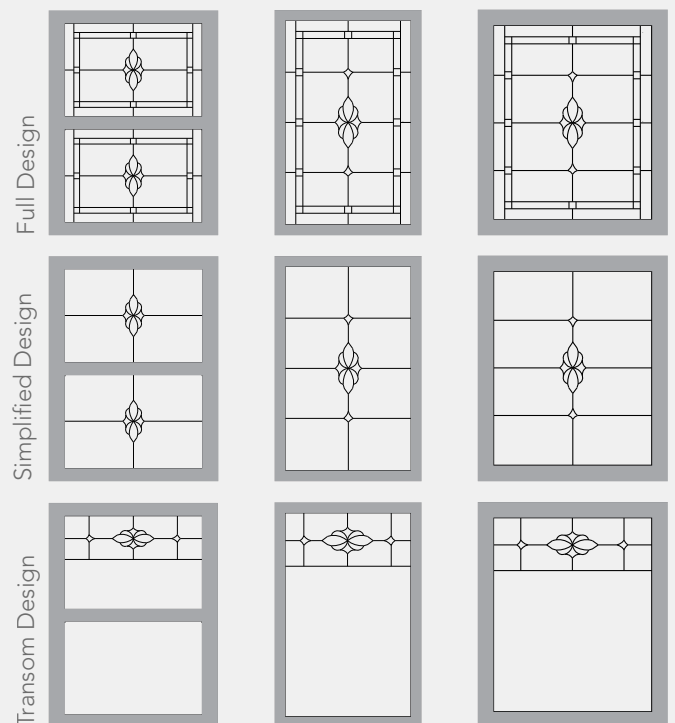

WINDOW DECORATIVE GLASS

DECORATIVE GLASS

CREATE A FOCAL POINT WITH WINDOWS

ENHANCE YOUR VIEW

Want to make your home stand out? Select one of the beautiful decorative glass options to create a dramatic focal point. Each piece of glass is unique, customized to fit any window shape and style. The decorative glass showcased in this brochure can be ordered in full, simplified and transom pattern options. Add some elegance to your design by choosing a coming color to complement your home.

You can add windows with decorative glass to any room in the house. The design options available with this program are virtually endless.

AERIS™

ENDURE™

Decorative glass available on Double Hung (top and/or bottom sash), Casement, Awning, Slider, Picture and Architectural Shape styles of windows.

Shown: Cheyenne Glass

TACOMA

Tacoma features hammered and micro-granite design reminiscent of the Arts and Crafts period. Tacoma adds a southwestern inspired theme bringing heritage and legacy to your windows.

Somerset features small hammered, micro-granite and clear bevels in a simple yet elegant design that gives a fresh look to your windows.

CAMING FINISH

Zinc

PRIVACY RATING

less privacy

more privacy

PATTERN OPTIONS