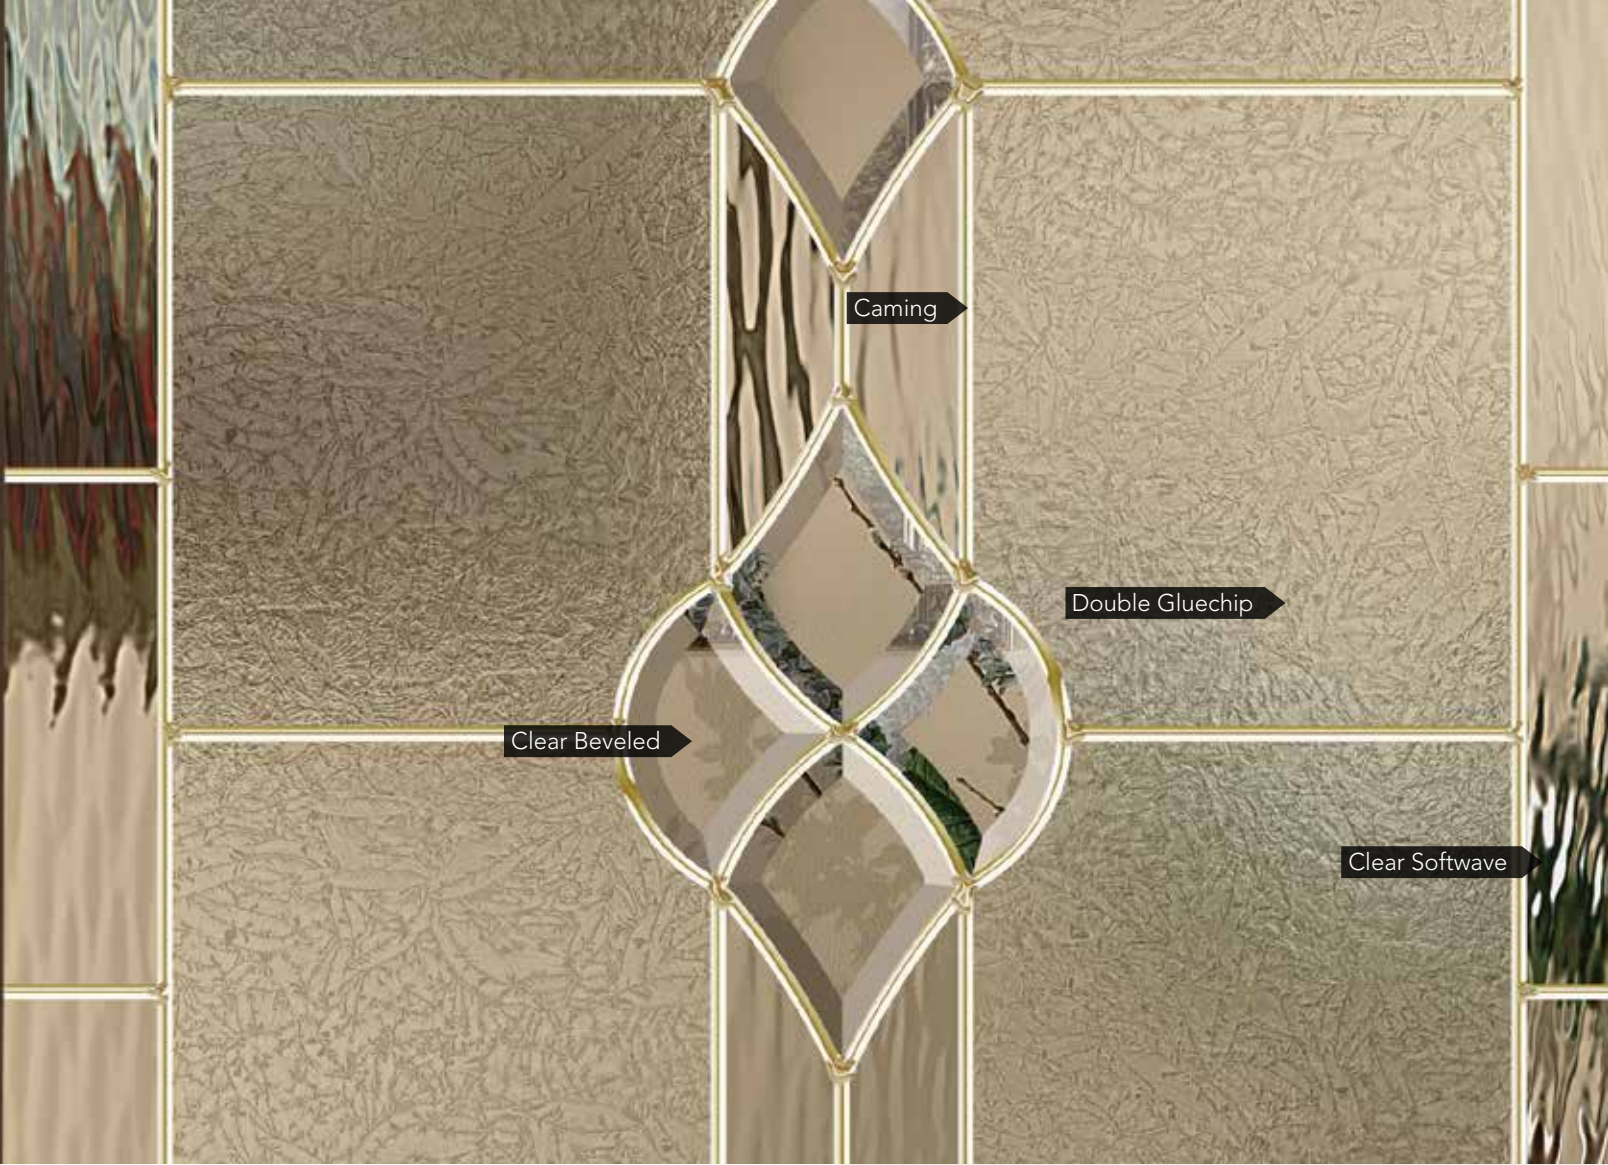

more privacy

PATTERN OPTIONS

Alabaster

Zinc Caming

Micro-iced Granite

Clear Beveled

Iced Granite

GEMSTONE

Beautiful beveled glass with iced and micro-iced granite, accented with zinc caming, gives this classic design a contemporary edge.

CAMING FINISH

PRIVACY RATING

less privacy more privacy

PATTERN OPTIONS

ECLIPSE

Eclipse features double gluechip and clusters of bevel with a traditional and harmonious design. Eclipse promotes classical elegance and privacy.

CAMING FINISH

PRIVACY RATING

PATTERN OPTIONS

FLORENCE

This traditional style is accented with a creamy alabaster glass adding interest and appeal that clearly sets it apart from other decorative designs.

CAMING FINISH

PRIVACY RATING

PATTERN OPTIONS

ESMOND

Esmond features small hammered, micro-granite, flat seedy and clear bevels in a splendid old-world style design bringing a unique touch to your windows.