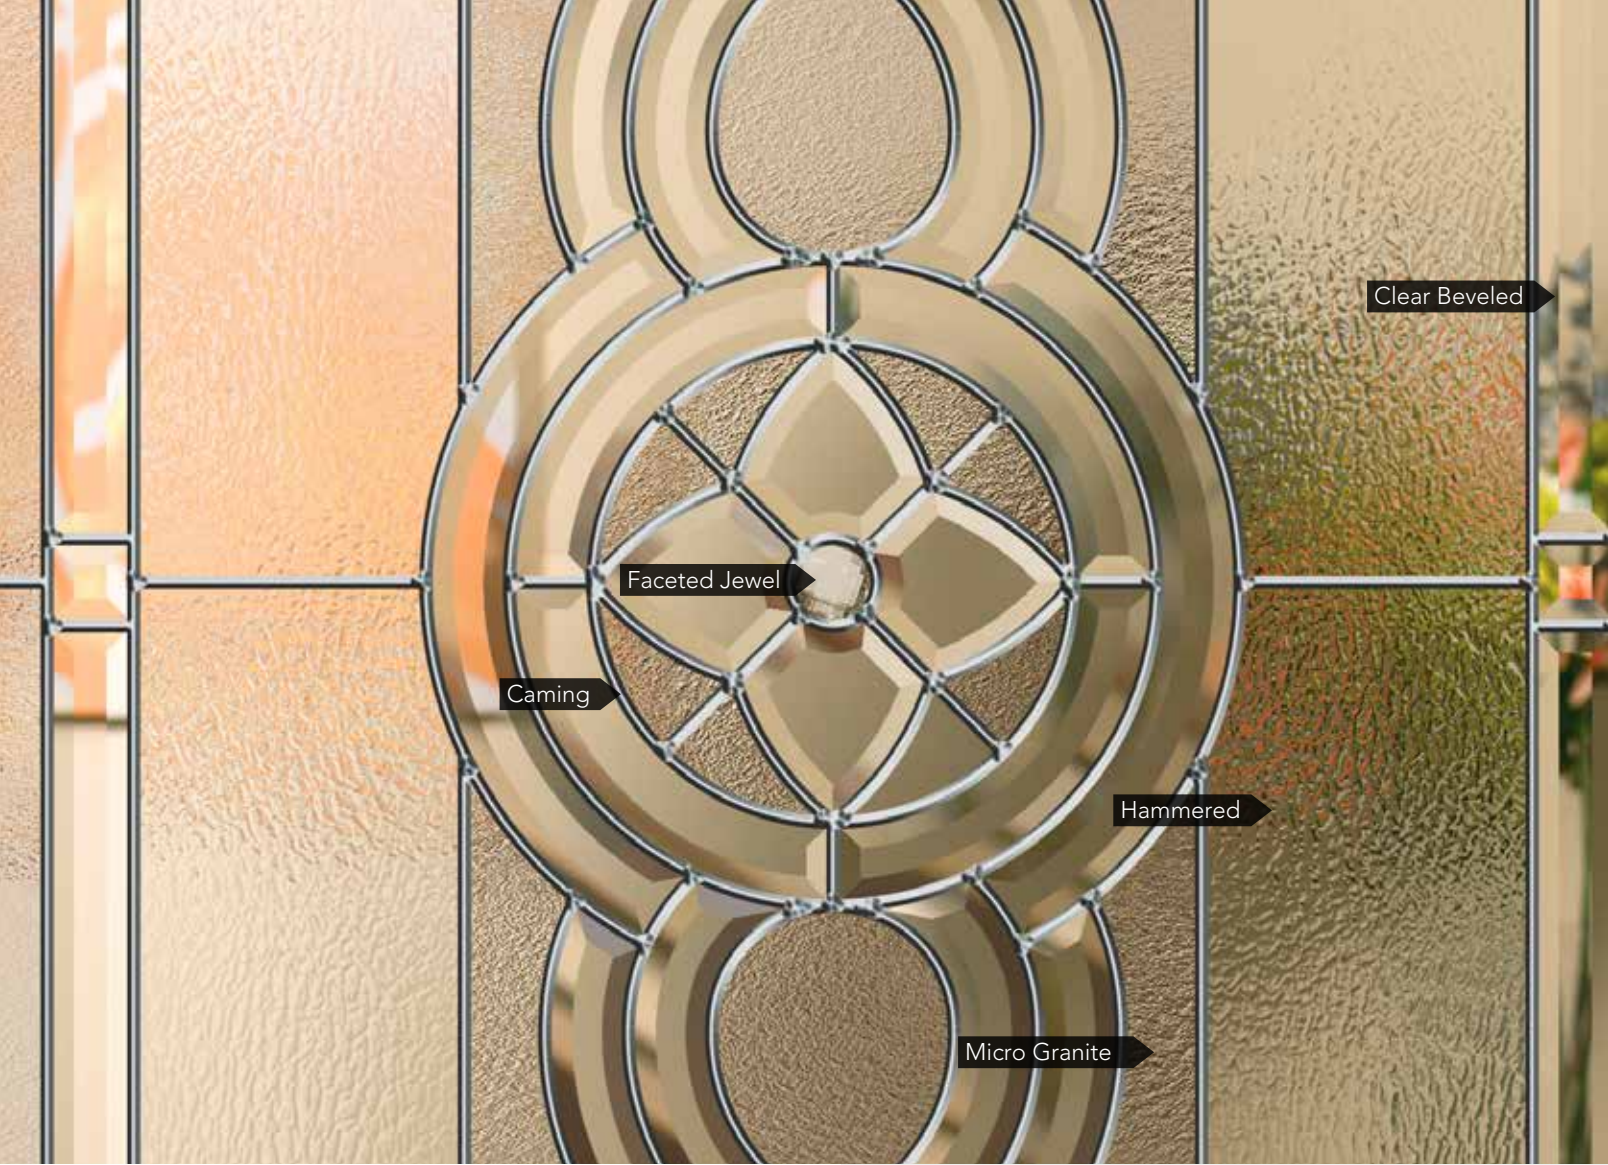

WINDOW DECORATIVE GLASS

DECORATIVE GLASS

CREATE A FOCAL POINT WITH WINDOWS

ENHANCE YOUR VIEW

Want to make your home stand out? Select one of the beautiful decorative glass options to create a dramatic focal point. Each piece of glass is unique, customized to fit any window shape and style. The decorative glass showcased in this brochure can be ordered in full, simplified and transom pattern options. Add some elegance to your design by choosing a coming color to complement your home.

PATTERN OPTIONS

ESSENCE

Essence features a bronze seedy glass combined with micro-granite that brings elegance to a whole new level.

CAMING FINISH

PRIVACY RATING

less privacy more privacy

PATTERN OPTIONS

CHEYENNE

Cheyenne features micro-granite, hammered and beveled glass that will add elegance to your windows, while providing a high level of privacy.

CAMING FINISH

Patina

Zinc

PRIVACY RATING

1 2 3 4 5 6 7 **8** 9 10