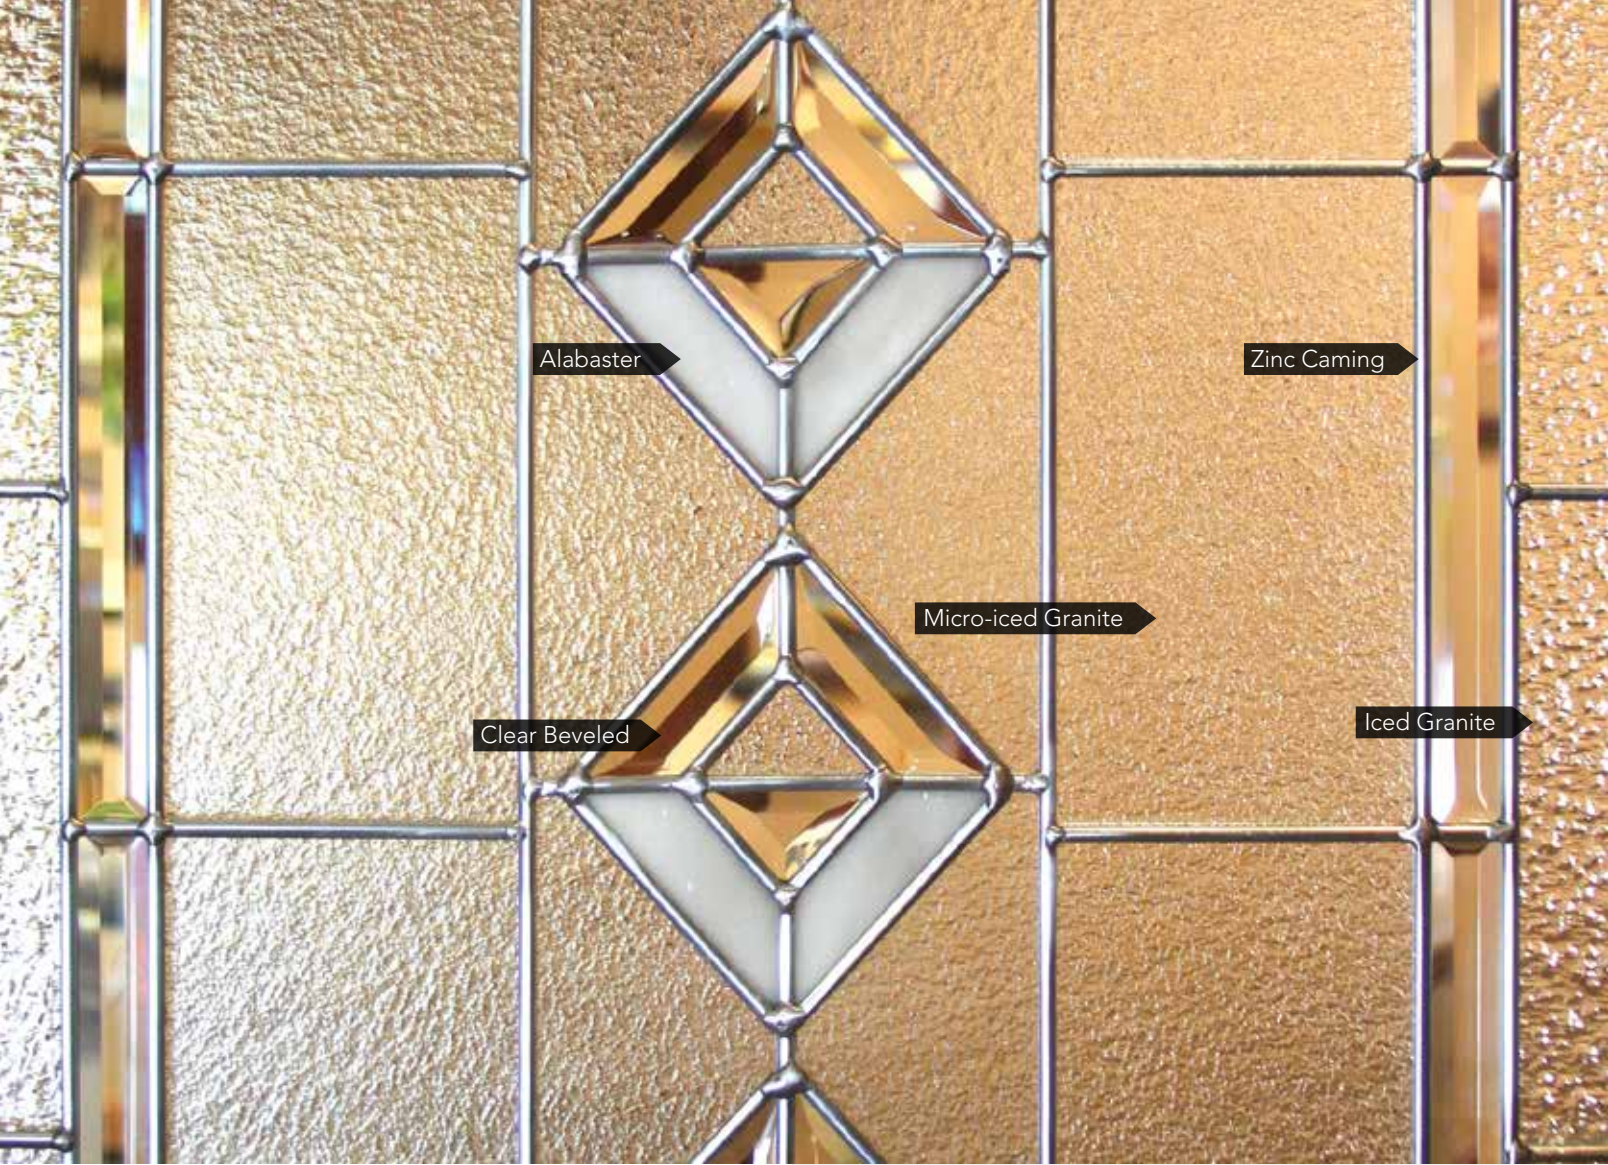

WINDOW DECORATIVE GLASS

DECORATIVE GLASS

CREATE A FOCAL POINT WITH WINDOWS

ENHANCE YOUR VIEW

Want to make your home stand out? Select one of the beautiful decorative glass options to create a dramatic focal point. Each piece of glass is unique, customized to fit any window shape and style. The decorative glass showcased in this brochure can be ordered in full, simplified and transom pattern options. Add some elegance to your design by choosing a coming color to complement your home.

Somerset features small hammered, micro-granite and clear bevels in a simple yet elegant design that gives a fresh look to your windows.

CAMING FINISH

Zinc

PRIVACY RATING

less privacy

more privacy

PATTERN OPTIONS

TRANQUILITY

Tranquility features unique Chinchilla glass accented with beveled clusters and streamed glass.

CAMING FINISH

Patina

Zinc

PRIVACY RATING

1 2 3 4 5 6 7 **8** 9 10

less privacy

more privacy

PATTERN OPTIONS

Alabaster

Zinc Caming

Micro-iced Granite

Clear Beveled

Iced Granite

GEMSTONE