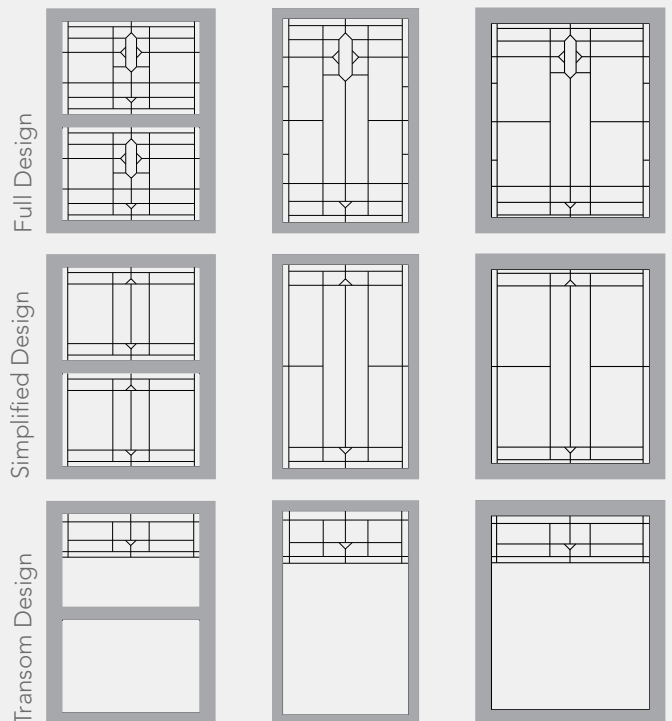

CAMING FINISH

PRIVACY RATING

PATTERN OPTIONS