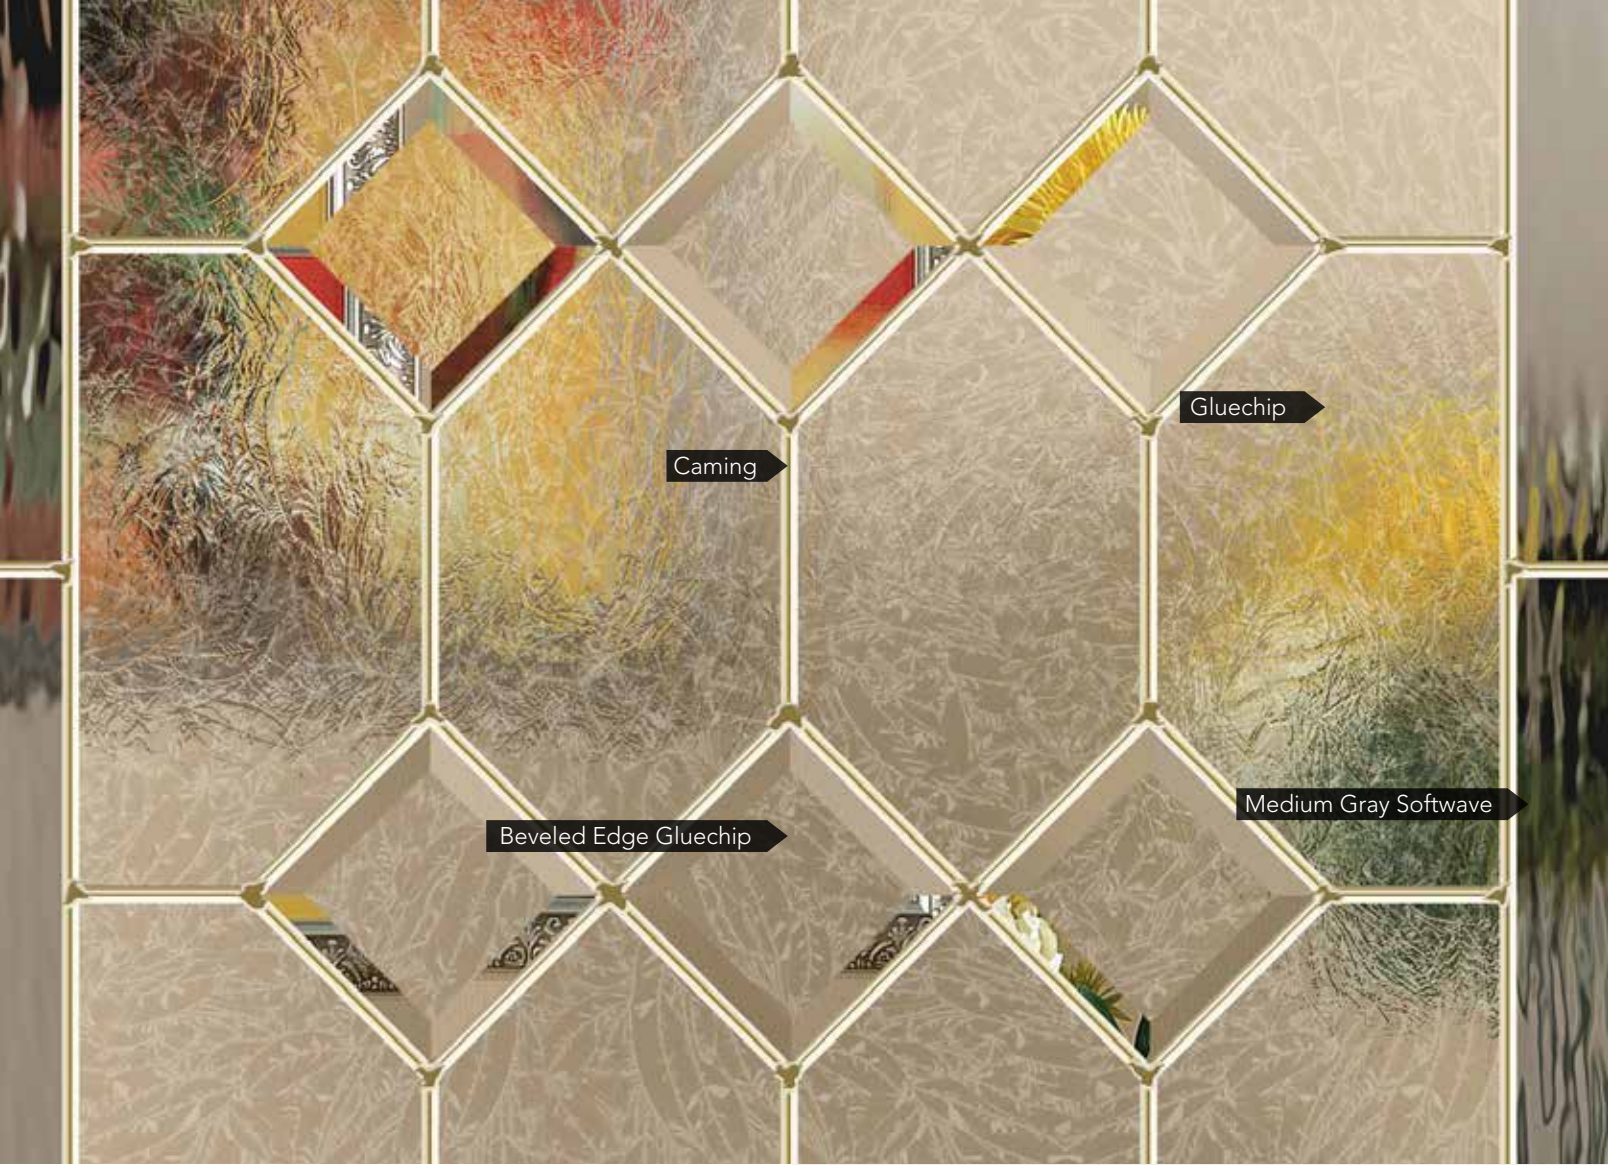

Somerset features small hammered, micro-granite and clear bevels in a simple yet elegant design that gives a fresh look to your windows.

CAMING FINISH

Zinc

PRIVACY RATING

less privacy

more privacy

PATTERN OPTIONS