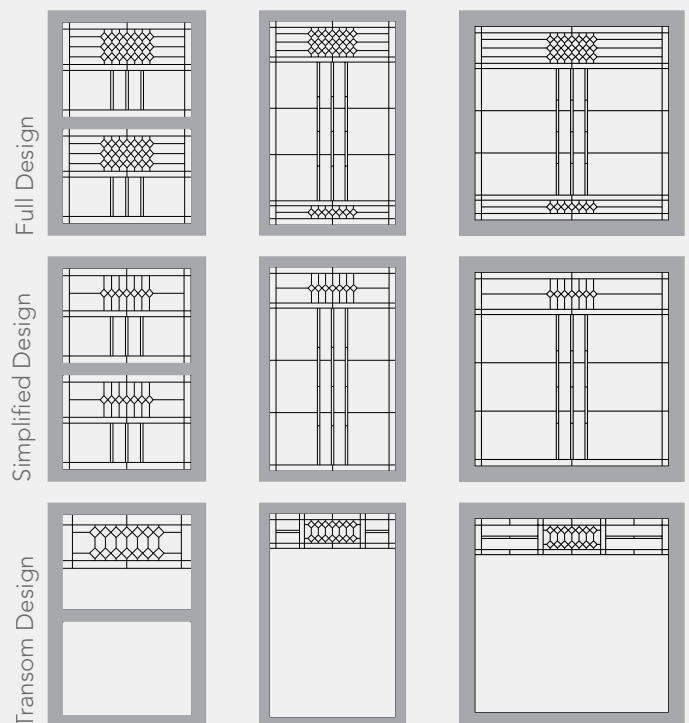

WINDOW DECORATIVE GLASS

DECORATIVE GLASS

CREATE A FOCAL POINT WITH WINDOWS

ENHANCE YOUR VIEW

Want to make your home stand out? Select one of the beautiful decorative glass options to create a dramatic focal point. Each piece of glass is unique, customized to fit any window shape and style. The decorative glass showcased in this brochure can be ordered in full, simplified and transom pattern options. Add some elegance to your design by choosing a coming color to complement your home.

less privacy

more privacy

PATTERN OPTIONS

CARRINGTON

Carrington features small hammered, flat seedy and clear bevels in an attractive vintage design to accent your home's windows.

CAMING FINISH

Patina

PRIVACY RATING

1 2 3 4 **5** 6 7 8 9 10

less privacy

more privacy

PATTERN OPTIONS

MAKE A STATEMENT

Highly-skilled craftsmen assemble hand-beveled glass accented with a variety of unique glass options by precisely cutting, mitering and soldering each component into artistically designed patterns. Decorative glass purposefully seeks visual character through aesthetic imperfections, while maintaining structural stability. These “imperfections” mimic the hand-made sheet glass of centuries past. They come in the form of textural waves and striations, random seeds (air bubbles) and a variety of other natural effects.

Decorative glass achieves its personality through these apparent flaws and no two sheets are ever identical. Each glass panel is hand-made and reflects minor differences from piece-to-piece. This is characteristic of any hand-made product and adds to the charm and beauty of the product.