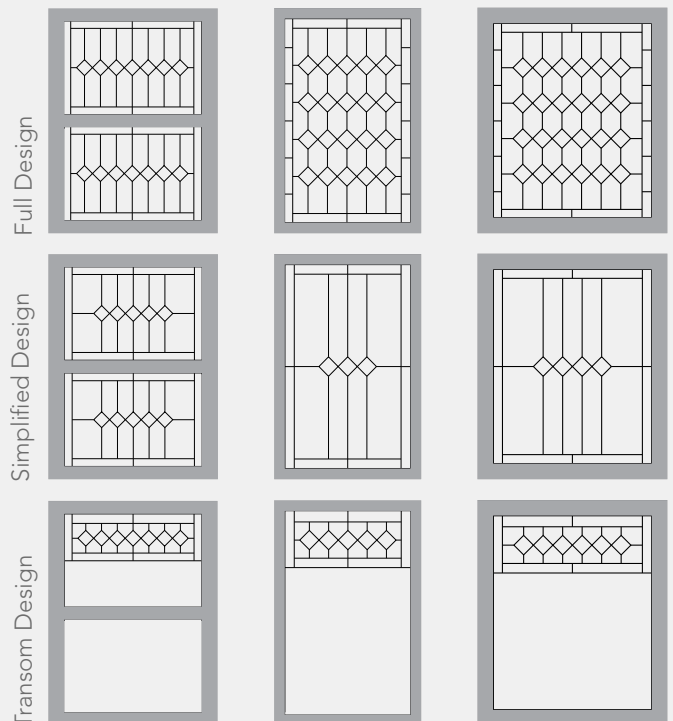

CAMING FINISH

PRIVACY RATING

PATTERN OPTIONS