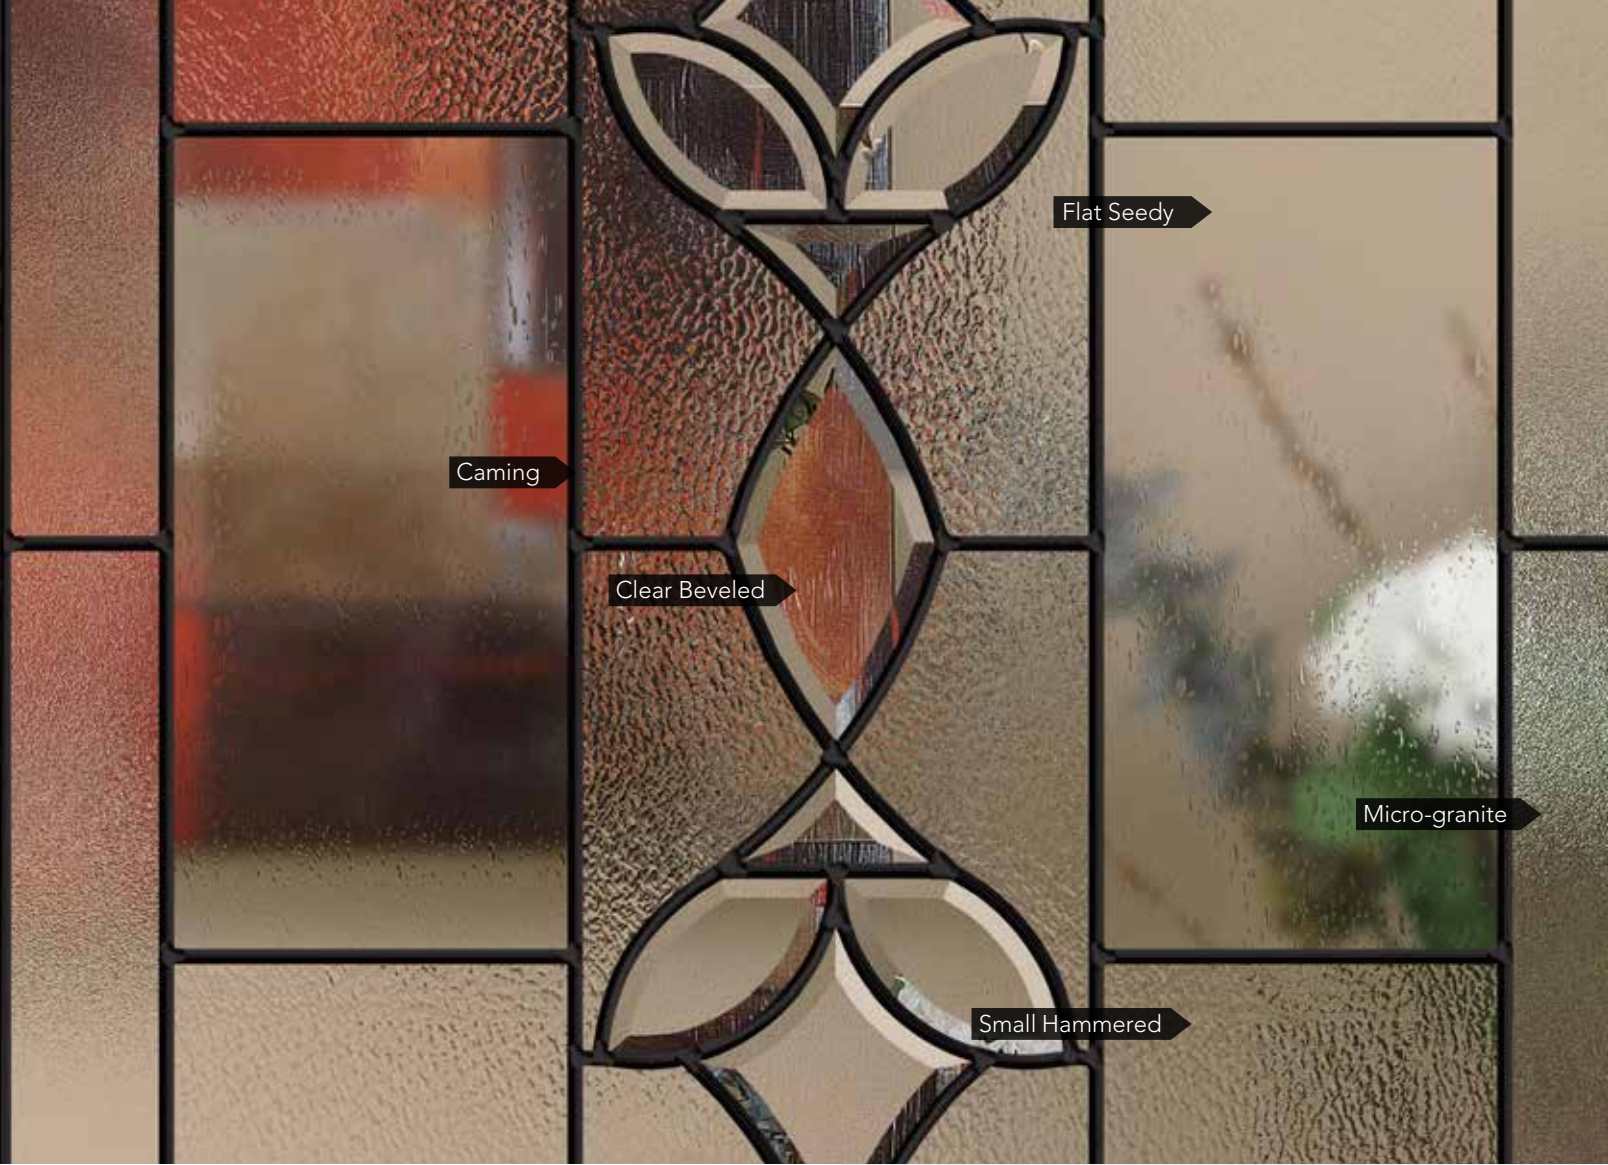

WINDOW DECORATIVE GLASS

DECORATIVE GLASS

CREATE A FOCAL POINT WITH WINDOWS

ENHANCE YOUR VIEW

Want to make your home stand out? Select one of the beautiful decorative glass options to create a dramatic focal point. Each piece of glass is unique, customized to fit any window shape and style. The decorative glass showcased in this brochure can be ordered in full, simplified and transom pattern options. Add some elegance to your design by choosing a coming color to complement your home.

Beautiful beveled glass with iced and micro-iced granite, accented with zinc caming, gives this classic design a contemporary edge.

CAMING FINISH

PRIVACY RATING

less privacy more privacy

PATTERN OPTIONS

ECLIPSE

Eclipse features double gluechip and clusters of bevel with a traditional and harmonious design. Eclipse promotes classical elegance and privacy.

CAMING FINISH

PRIVACY RATING

PATTERN OPTIONS

FLORENCE

This traditional style is accented with a creamy alabaster glass adding interest and appeal that clearly sets it apart from other decorative designs.

CAMING FINISH

PRIVACY RATING

PATTERN OPTIONS

ESMOND

Esmond features small hammered, micro-granite, flat seedy and clear bevels in a splendid old-world style design bringing a unique touch to your windows.