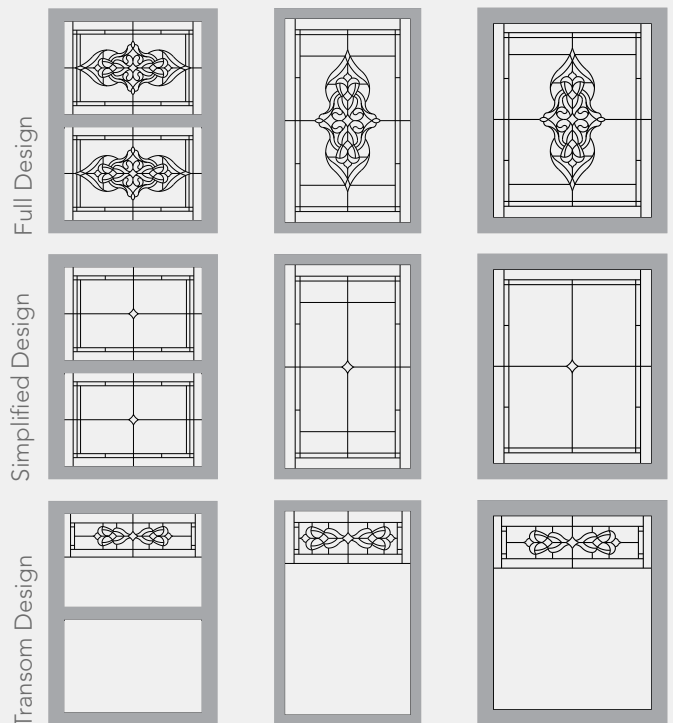

PATTERN OPTIONS