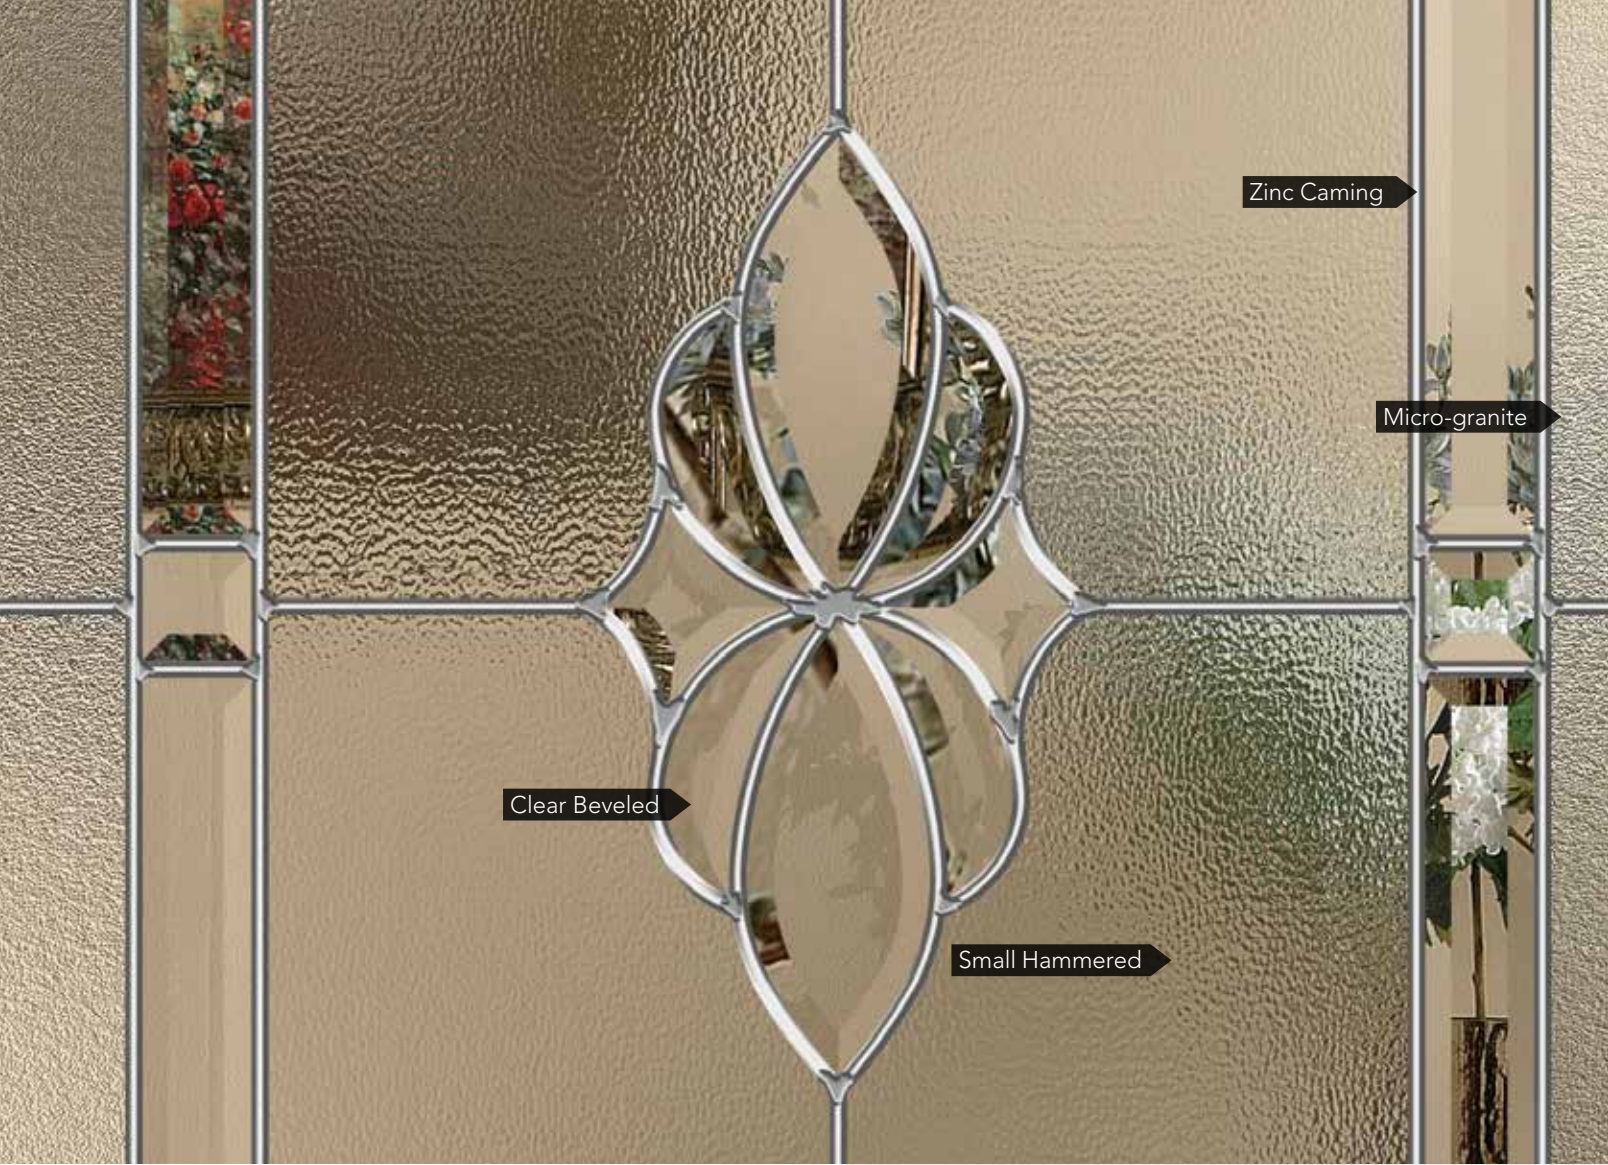

WINDOW DECORATIVE GLASS

DECORATIVE GLASS

CREATE A FOCAL POINT WITH WINDOWS

ENHANCE YOUR VIEW

Want to make your home stand out? Select one of the beautiful decorative glass options to create a dramatic focal point. Each piece of glass is unique, customized to fit any window shape and style. The decorative glass showcased in this brochure can be ordered in full, simplified and transom pattern options. Add some elegance to your design by choosing a coming color to complement your home.

Shown: Cheyenne Glass

TACOMA

Tacoma features hammered and micro-granite design reminiscent of the Arts and Crafts period. Tacoma adds a southwestern inspired theme bringing heritage and legacy to your windows.

CAMING FINISH

Patina

PRIVACY RATING

1 2 3 4 5 **6** 7 8 9 10

less privacy

more privacy

PATTERN OPTIONS

SOMERSET

Somerset features small hammered, micro-granite and clear bevels in a simple yet elegant design that gives a fresh look to your windows.

CAMING FINISH

Zinc

PRIVACY RATING

less privacy

more privacy

PATTERN OPTIONS