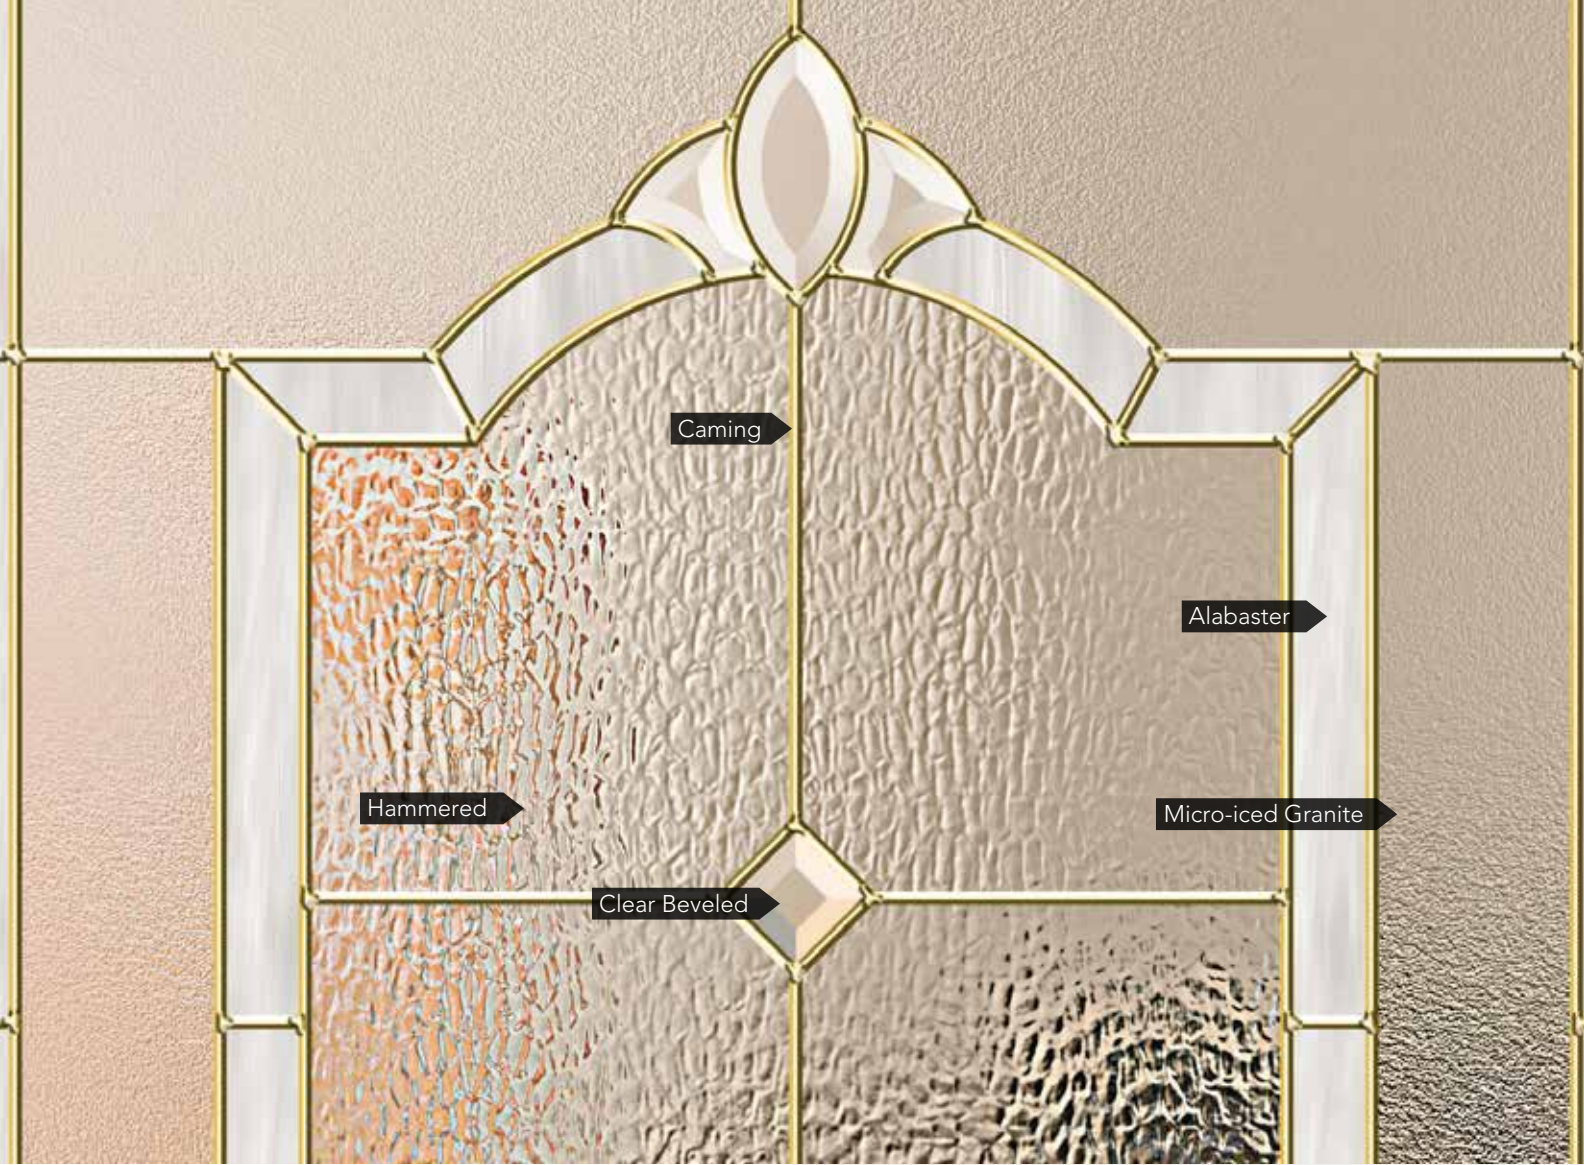

WINDOW DECORATIVE GLASS

DECORATIVE GLASS

CREATE A FOCAL POINT WITH WINDOWS

ENHANCE YOUR VIEW

Want to make your home stand out? Select one of the beautiful decorative glass options to create a dramatic focal point. Each piece of glass is unique, customized to fit any window shape and style. The decorative glass showcased in this brochure can be ordered in full, simplified and transom pattern options. Add some elegance to your design by choosing a coming color to complement your home.

Beautiful beveled glass with iced and micro-iced granite, accented with zinc caming, gives this classic design a contemporary edge.

CAMING FINISH

PRIVACY RATING

less privacy more privacy

PATTERN OPTIONS

ECLIPSE

Eclipse features double gluechip and clusters of bevel with a traditional and harmonious design. Eclipse promotes classical elegance and privacy.

CAMING FINISH

PRIVACY RATING

PATTERN OPTIONS

FLORENCE

This traditional style is accented with a creamy alabaster glass adding interest and appeal that clearly sets it apart from other decorative designs.

CAMING FINISH

PRIVACY RATING

PATTERN OPTIONS

ESMOND

Esmond features small hammered, micro-granite, flat seedy and clear bevels in a splendid old-world style design bringing a unique touch to your windows.