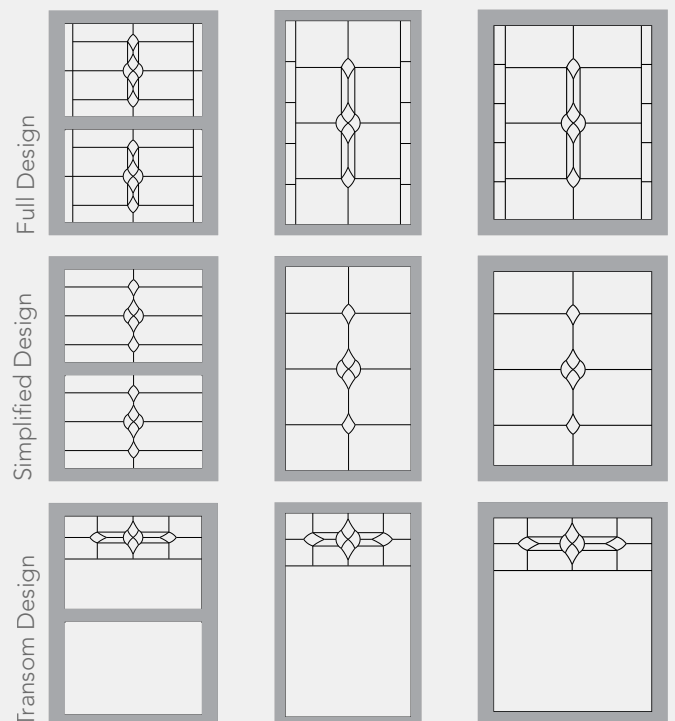

PRIVACY RATING

PATTERN OPTIONS