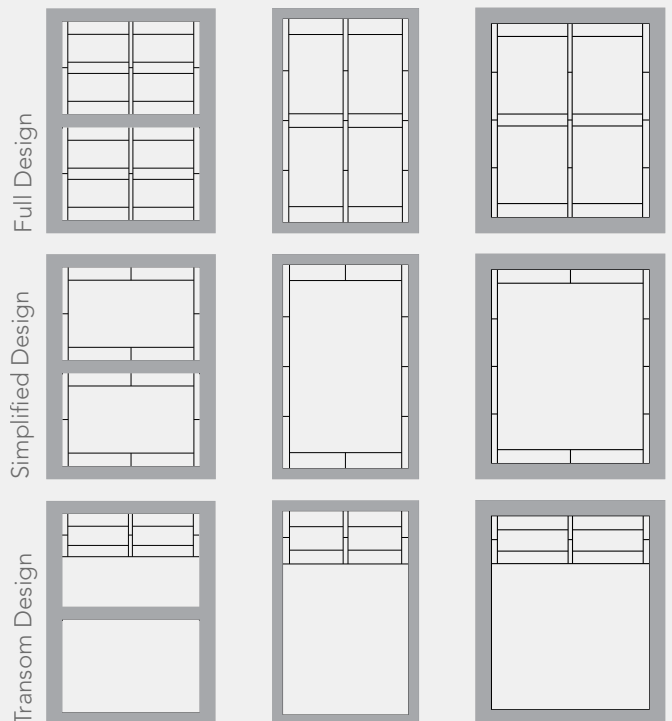

PATTERN OPTIONS