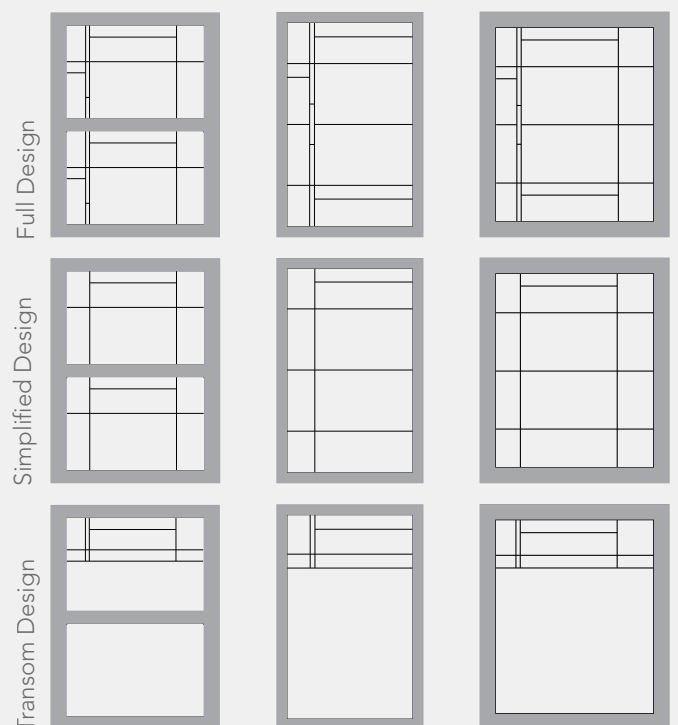

PATTERN OPTIONS