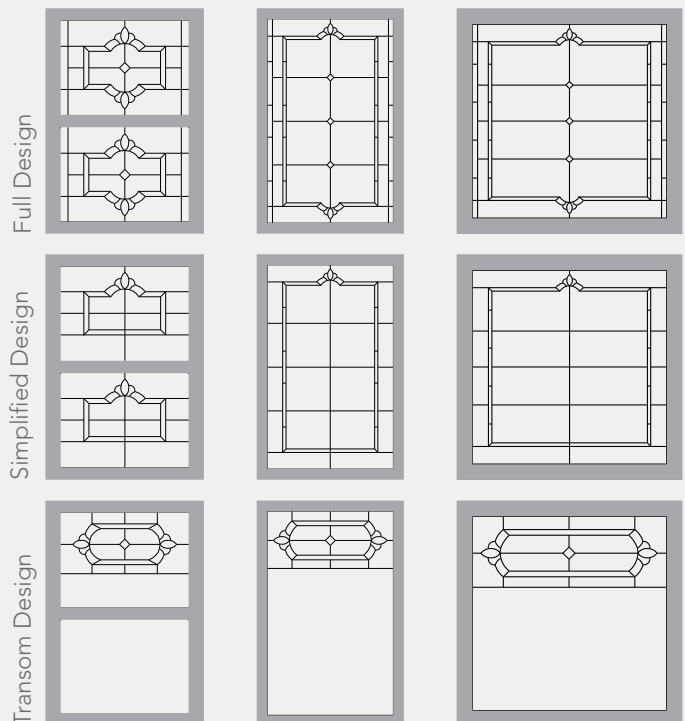

You can add windows with decorative glass to any room in the house. The design options available with this program are virtually endless.

AERIS™

ENDURE™

Decorative glass available on Double Hung (top and/or bottom sash), Casement, Awning, Slider, Picture and Architectural Shape styles of windows.

Shown: Cheyenne Glass

TACOMA

Tacoma features hammered and micro-granite design reminiscent of the Arts and Crafts period. Tacoma adds a southwestern inspired theme bringing heritage and legacy to your windows.

CAMING FINISH

PRIVACY RATING

PATTERN OPTIONS

ESMOND

Esmond features small hammered, micro-granite, flat seedy and clear bevels in a splendid old-world style design bringing a unique touch to your windows.