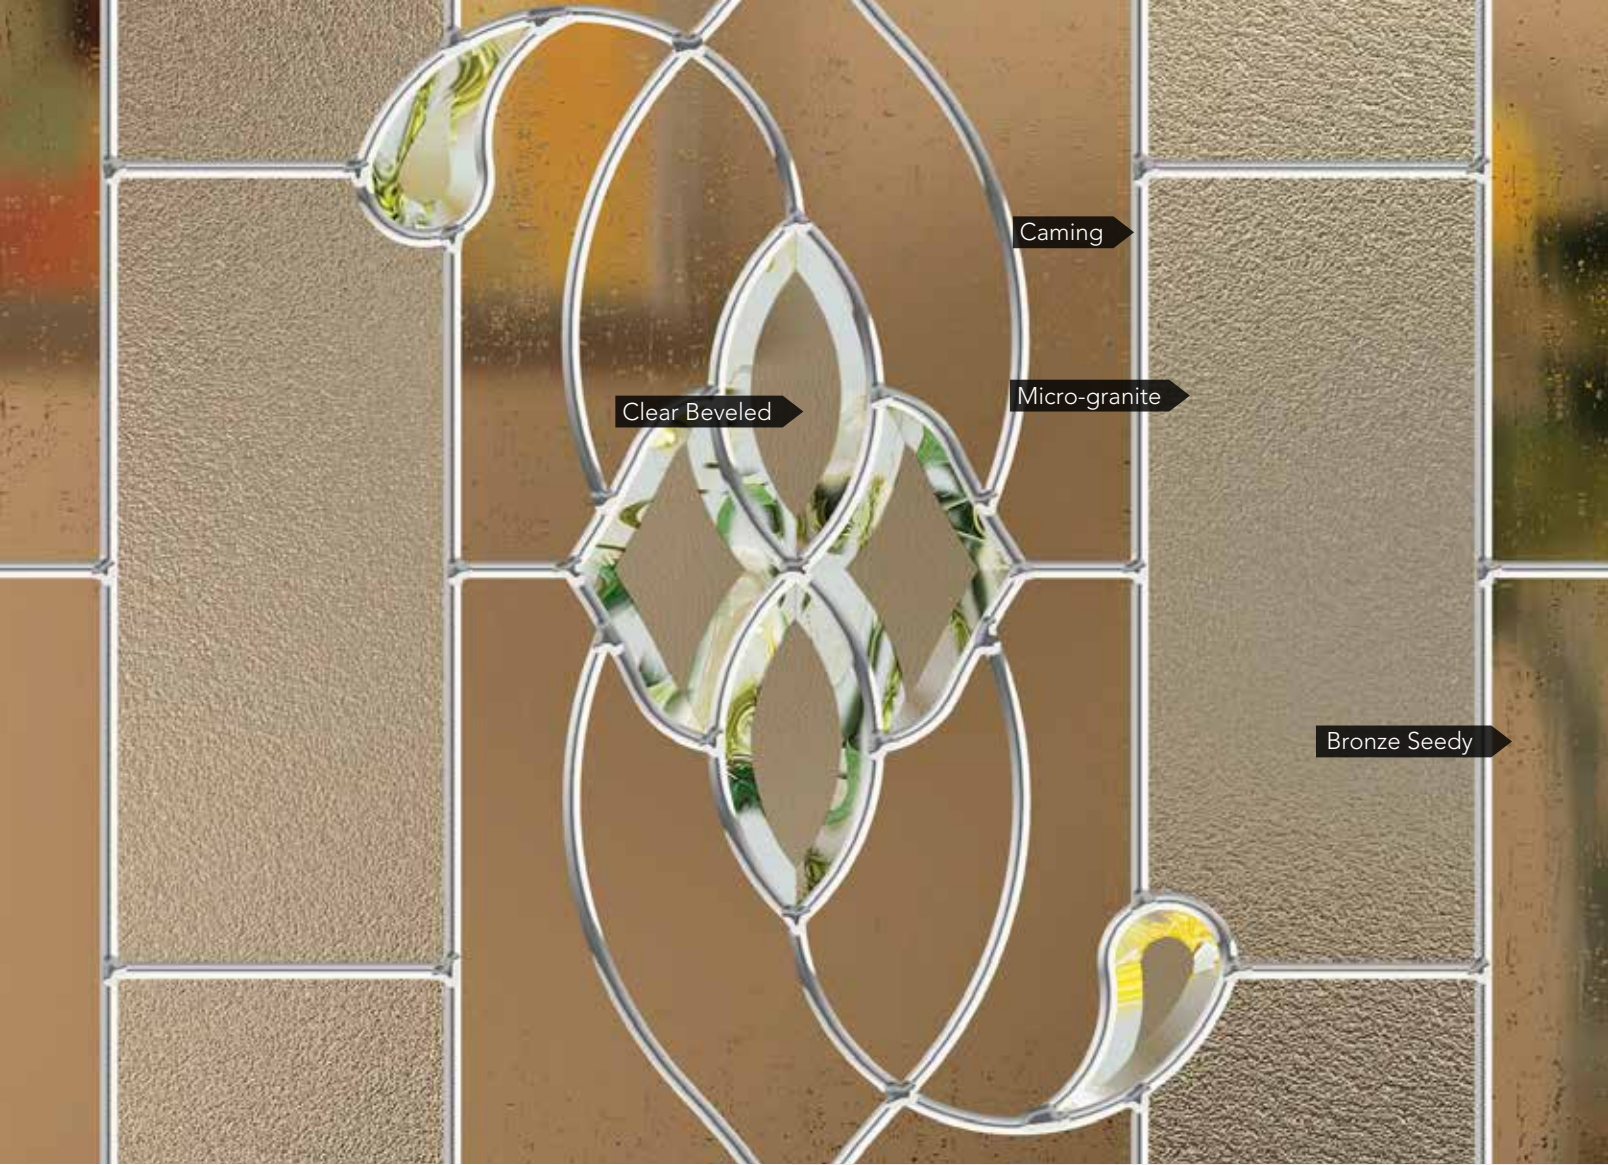

ESSENCE

Essence features a bronze seedy glass combined with micro-granite that brings elegance to a whole new level.

CAMING FINISH

PRIVACY RATING

less privacy   more privacy

PATTERN OPTIONS