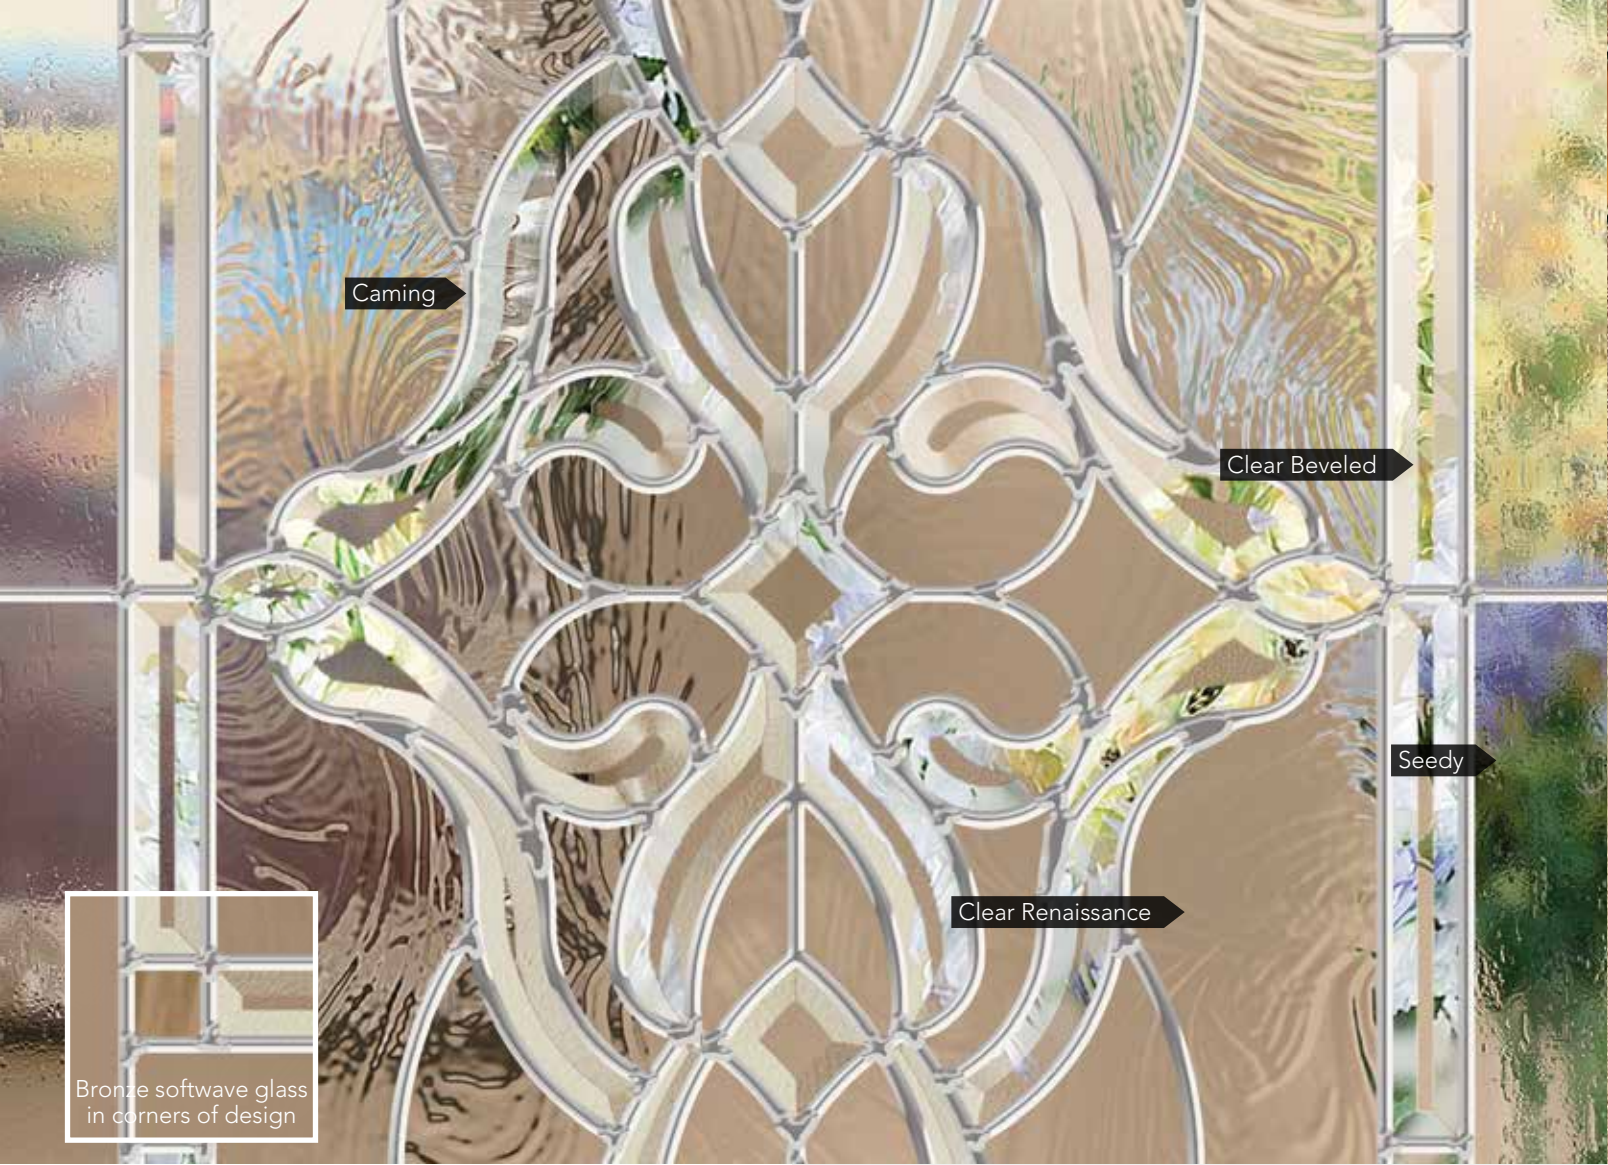

WINDOW DECORATIVE GLASS

DECORATIVE GLASS

CREATE A FOCAL POINT WITH WINDOWS

ENHANCE YOUR VIEW

Want to make your home stand out? Select one of the beautiful decorative glass options to create a dramatic focal point. Each piece of glass is unique, customized to fit any window shape and style. The decorative glass showcased in this brochure can be ordered in full, simplified and transom pattern options. Add some elegance to your design by choosing a coming color to complement your home.

Cheyenne features micro-granite, hammered and beveled glass that will add elegance to your windows, while providing a high level of privacy.

CAMING FINISH

Patina

Zinc

PRIVACY RATING

1 2 3 4 5 6 7 **8** 9 10

less privacy

more privacy

PATTERN OPTIONS

SYMPHONY

Symphony features a bronze softwave and expresses timeless beauty and elegance at every curve. This design is sure to bring you a pleasing and melodious style.