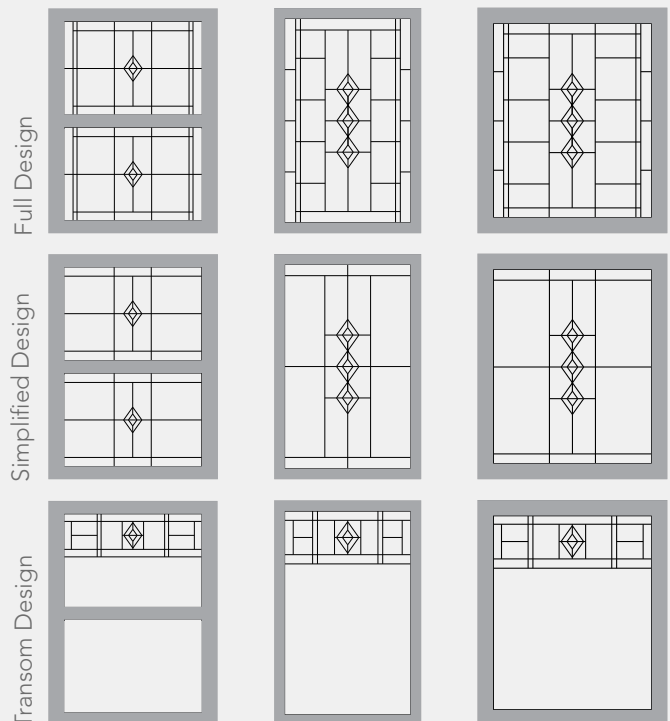

WINDOW DECORATIVE GLASS

DECORATIVE GLASS

CREATE A FOCAL POINT WITH WINDOWS

ENHANCE YOUR VIEW

Want to make your home stand out? Select one of the beautiful decorative glass options to create a dramatic focal point. Each piece of glass is unique, customized to fit any window shape and style. The decorative glass showcased in this brochure can be ordered in full, simplified and transom pattern options. Add some elegance to your design by choosing a coming color to complement your home.

You can add windows with decorative glass to any room in the house. The design options available with this program are virtually endless.

AERIS™

ENDURE™

Decorative glass available on Double Hung (top and/or bottom sash), Casement, Awning, Slider, Picture and Architectural Shape styles of windows.

Shown: Cheyenne Glass

TACOMA

Tacoma features hammered and micro-granite design reminiscent of the Arts and Crafts period. Tacoma adds a southwestern inspired theme bringing heritage and legacy to your windows.

Beautiful beveled glass with iced and micro-iced granite, accented with zinc caming, gives this classic design a contemporary edge.

CAMING FINISH

PRIVACY RATING

less privacy more privacy

PATTERN OPTIONS

ECLIPSE